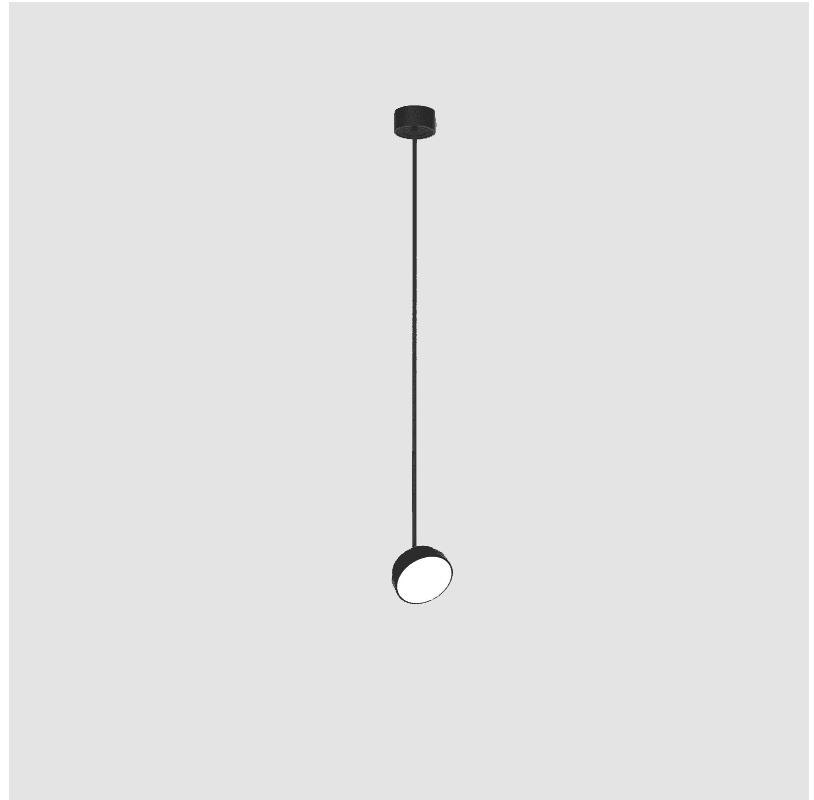

GENERAL

Series: Sign Diva Flex
Subseries: Sign Diva Flex
Brand: Prolicht
Division: Architectural
Mounting Type: Suspension
Mounting Location: Ceiling
Subcategory: Pendant

PHYSICAL

Shape: Round
Diameter (mm): 200
Diameter (in): 7 7/8
Height (mm): 1620
Height (in): 63 3/4
Light Distribution: Adjustable / Direct
Weight (kg): 2.007
Weight (lbs): 4.42
Diffuser: PMMA - Opal / Micro-Prism / Sparkling Secret / Vintage Industrial
Fixture Finish: SSR / BKV / CWI / CRY / HAB / UFT / ITA / RUA / FTG / MYG / LOD / PUS / FRO / FUP / KIA / POP / BLS / SPG / MEY / GOH / GUM / CHC / COM / ABZ / JAG / OBR / MOS / ROR
Fixture Material: Extruded Aluminum / Steel

ELECTRICAL

Lamp Type: LED (Zhaga Standard)
Input Wattage (W): 12.1
Total Output Wattage (W): 11
Dimming: Tri-Mode (Non-Dimming and Phase Dimming (120Vac only) and 0-10V Dimming)
Driver Included: Yes
Driver Location: Integrated
Driver Type: Constant Current - Universal
Driver Class: Class 2
Input Voltage (V): 120 - 277
Constant Current (MA): 350

LED

Color Temperature (°K): 2700 / 3000 / 3500 / 4000
Max. Delivered Lumen (lm): 836 / 895 / 902 / 921
Nominal Lumen (lm): 1280 / 1370 / 1382 / 1410
CRI: >90 CRI
Lamp Life (hrs): 50000

OPTICAL

Adjustability: Rotational 170°; Tilt 90°

RATINGS AND CERTIFICATIONS

Certified By: Certified for North American Standards
IP rating: IP20