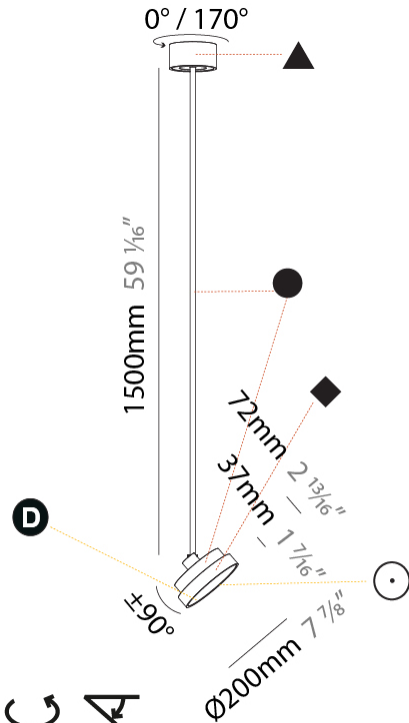

GENERAL

Series: Sign Diva Flex
Subseries: Sign Diva Flex
Brand: Prolicht
Division: Architectural
Mounting Type: Suspension
Mounting Location: Ceiling
Subcategory: Pendant

PHYSICAL

Shape: Round
Diameter (mm): 200
Diameter (in): 7 7/8
Height (mm): 1620
Height (in): 63 3/4
Light Distribution: Adjustable / Direct
Weight (kg): 2.007
Weight (lbs): 4.42
Diffuser: PMMA - Opal / Micro-Prism / Sparkling Secret / Vintage Industrial
Fixture Finish: SSR / BKV / CWI / CRY / HAB / UFT / ITA / RUA / FTG / MYG / LOD / PUS / FRO / FUP / KIA / POP / BLS / SPG / MEY / GOH / GUM / CHC / COM / ABZ / JAG / OBR / MOS / ROR
Fixture Material: Extruded Aluminum / Steel

ELECTRICAL

Lamp Type: LED (Zhaga Standard)
Input Wattage (W): 12.1
Total Output Wattage (W): 11
Dimming: Tri-Mode (Non-Dimming and Phase Dimming (120Vac only) and 0-10V Dimming)
Driver Included: Yes
Driver Location: Integrated
Driver Type: Constant Current - Universal
Driver Class: Class 2
Input Voltage (V): 120 - 277
Constant Current (MA): 350

LED

Color Temperature (°K): 2700 / 3000 / 3500 / 4000
Max. Delivered Lumen (lm): 836 / 895 / 902 / 921
Nominal Lumen (lm): 1280 / 1370 / 1382 / 1410
CRI: >90 CRI
Lamp Life (hrs): 50000

OPTICAL

Adjustability: Rotational 170°; Tilt 90°

RATINGS AND CERTIFICATIONS

Certified By: Certified for North American Standards
IP rating: IP20