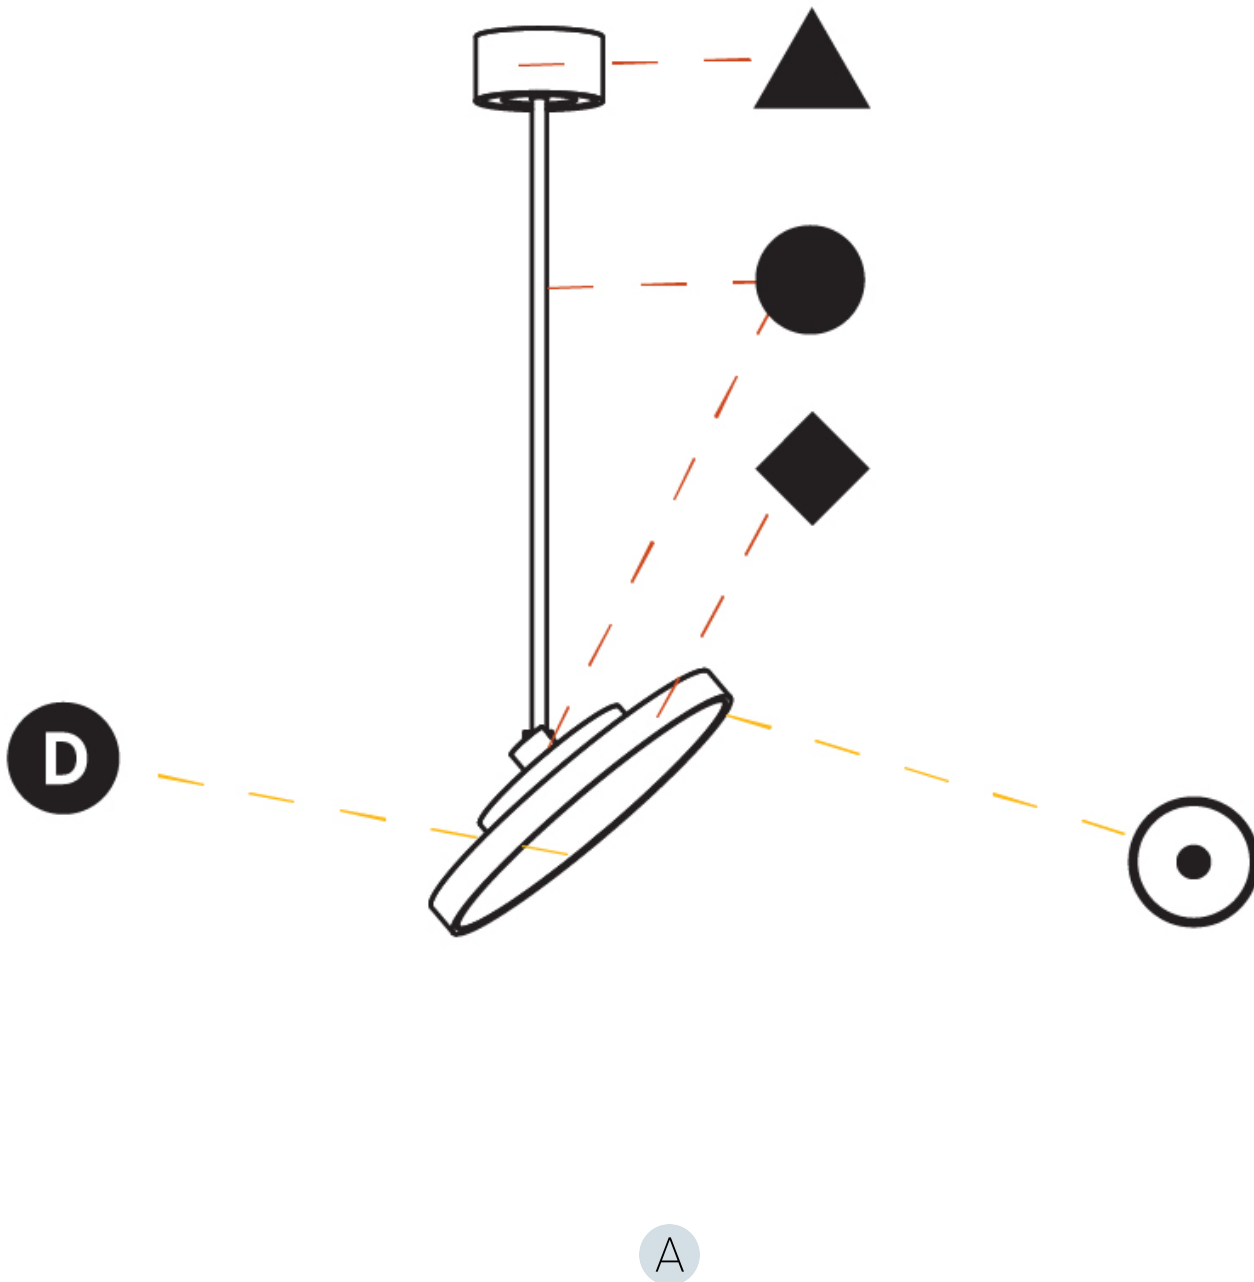

SIGN DIVA FLEX SUSPENSION

A30854-

PROJECT
TYPE
SPECIFIER
QUANTITY
DATE